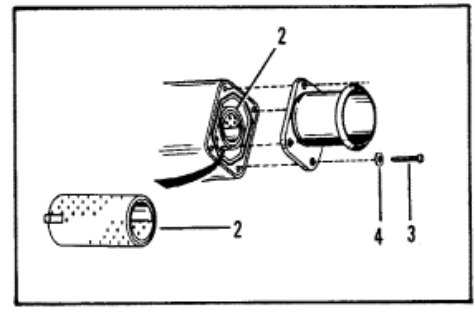

STANDARD COOLING

CLOSED COOLING

Parts List					
Ref	Class	Part	Description	Qty	Footnote
-	42	17705A 3	MUFFLER KIT	1	
1	42	17705A 1	MUFFLER	2	
2	42	17820A 1	ELEMENT ASSEMBLY	2	
3	10	28667	SCREW	8	
4	13	26992	LOCKWASHER	8	
5		17833A 1	RISEY ASSEMBLY	2	
6	27	41813	GASKET	2	
7	27	87105 1	GASKET	4	
8	27	41811	GASKET	2	
9	10	813722	SCREW (7")	8	
9	10	813721	SCREW (8")	2	
-	42	17705A 4	INSTALLATION KIT	1	
10	32	44348	EXHAUST TUBE	2	
11	32	48659 4	EXHAUST HOSE	2	
12	54	31765	CLAMP	16	