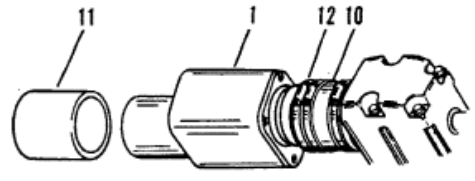

STANDARD COOLING

CLOSED COOLING

Parts List					
Ref	Class	Part	Description	Qty	Footnote
-	42	17705A 3	MUFFLER KIT	1	
1	42	17705A 1	MUFFLER	2	
2	42	17820A 1	ELEMENT ASSEMBLY	2	
3	10	28667	SCREW	8	
4	13	26992	LOCKWASHER	8	
5		17833A 1	RISEY ASSEMBLY	2	
6	27	41813	GASKET	2	
7	27	87105 1	GASKET	4	
8	27	41811	GASKET	2	
9	10	813722	SCREW (7")	8	
9	10	813721	SCREW (8")	2	
-	42	17705A 4	INSTALLATION KIT	1	
10	32	44348	EXHAUST TUBE	2	
11	32	48659 4	EXHAUST HOSE	2	
12	54	31765	CLAMP	16	